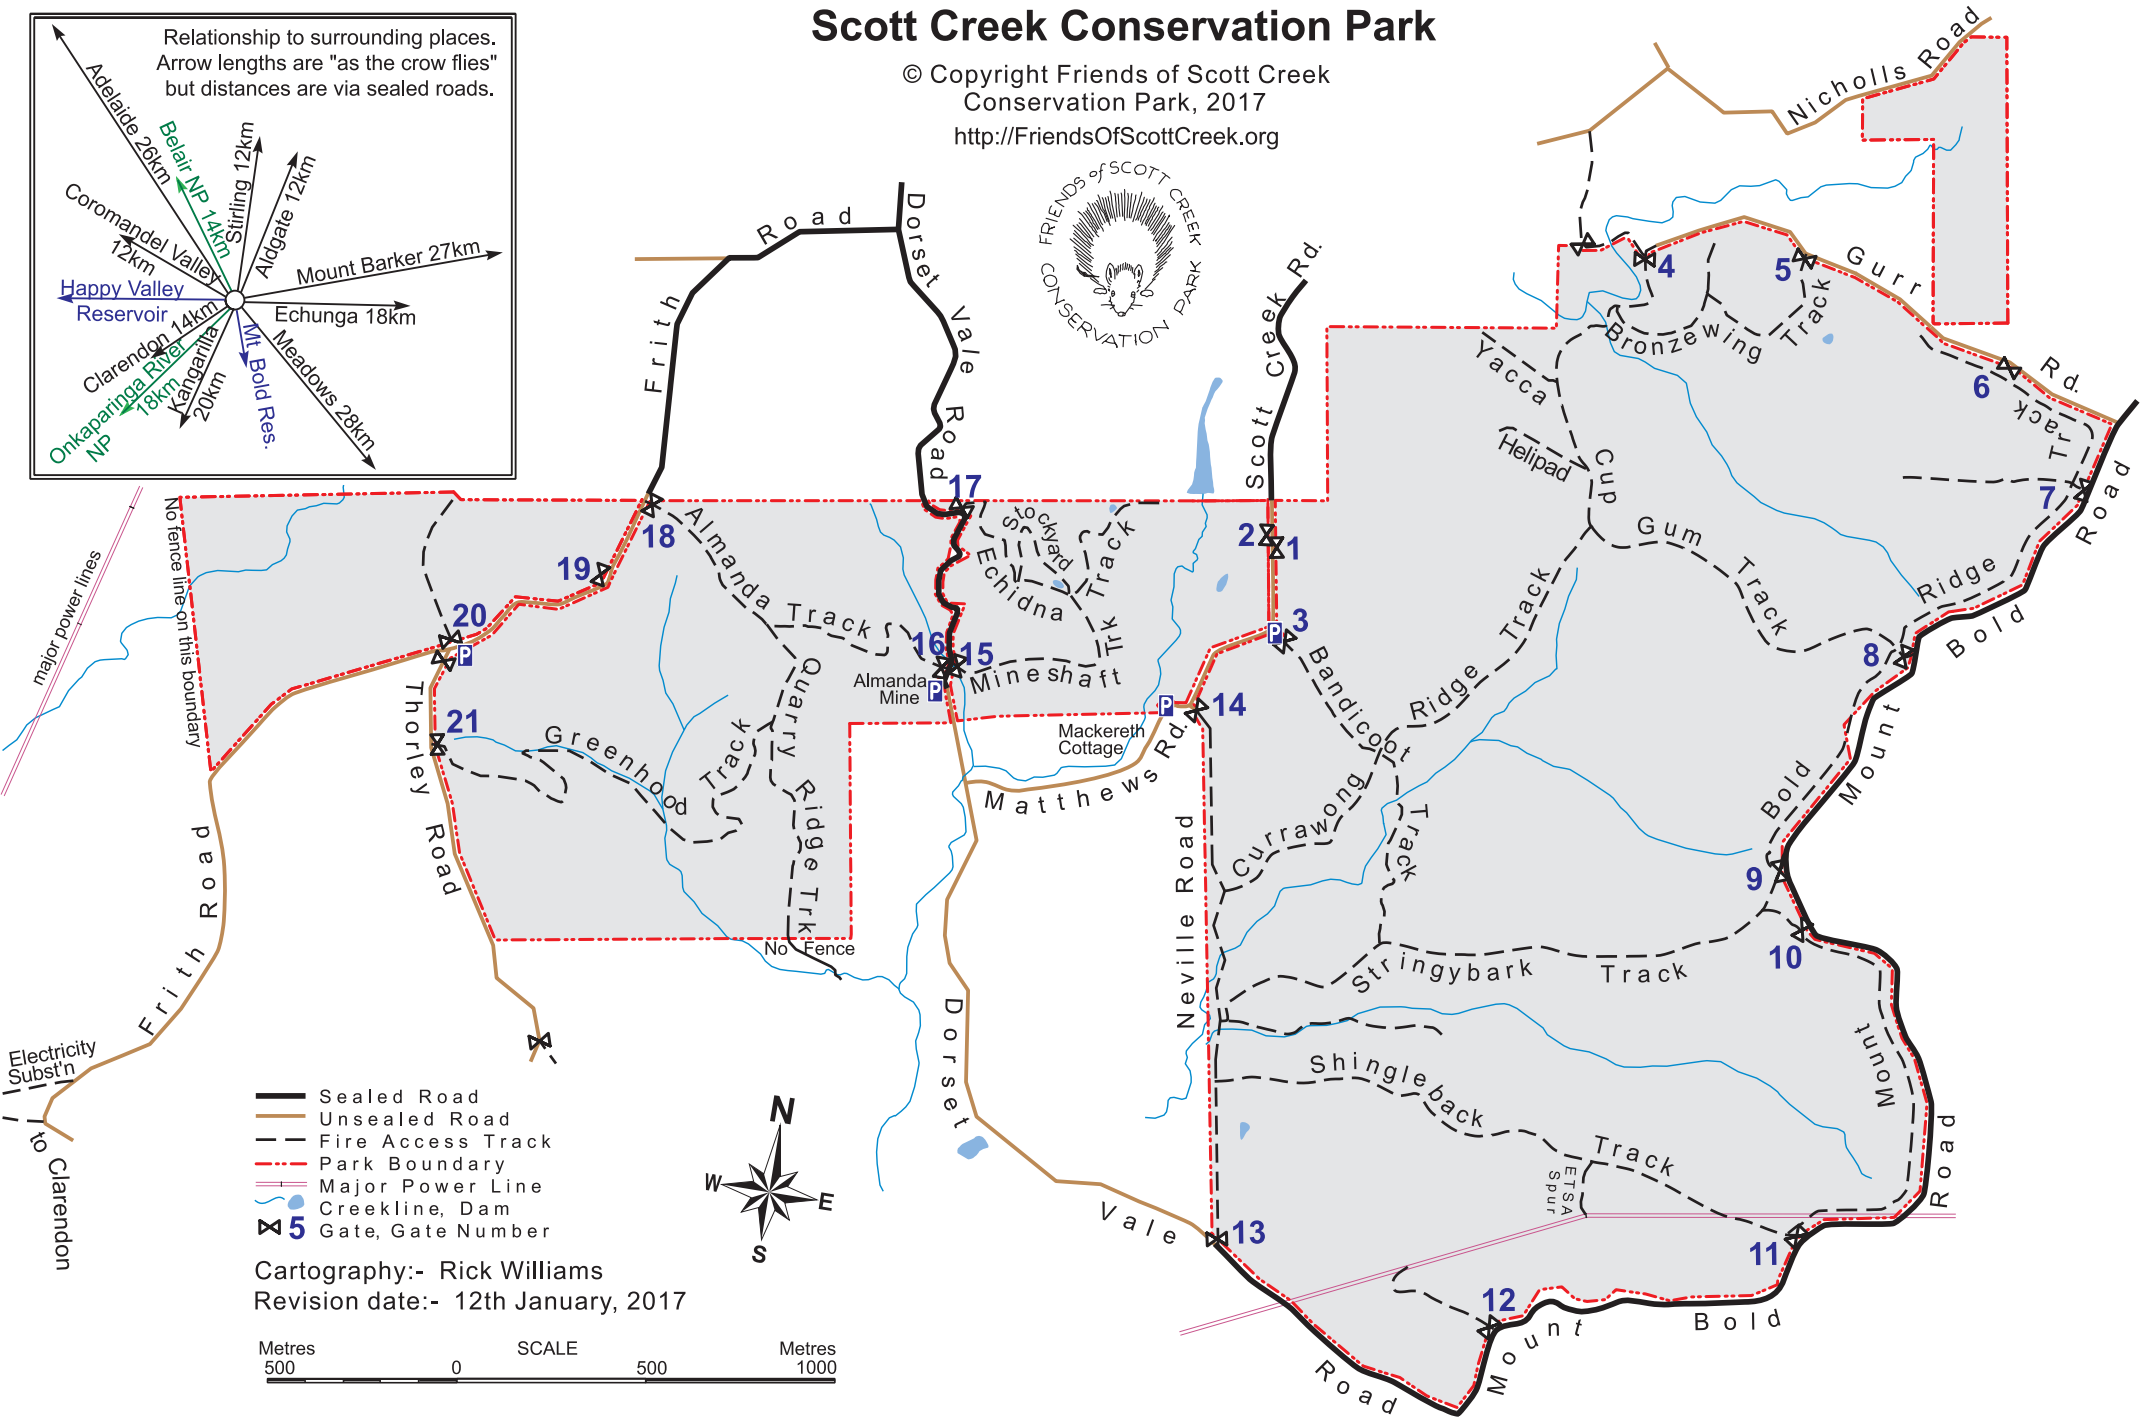

Scott Creek Conservation Park

© Copyright Friends of Scott Creek Conservation Park, 2017
<http://FriendsOfScottCreek.org>

- Sealed Road
- Unsealed Road
- Fire Access Track
- Park Boundary
- Major Power Line
- Creekline, Dam
- Gate, Gate Number

Cartography:- Rick Williams
 Revision date:- 12th January, 2017