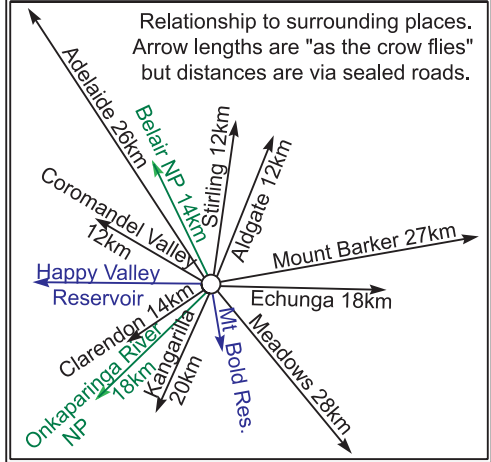

Scott Creek Conservation Park

© Copyright Friends of Scott Creek Conservation Park, 2017
<http://FriendsOfScottCreek.org>

- Sealed Road
- Unsealed Road
- Fire Access Track
- Park Boundary
- Major Power Line
- Creekline, Dam
- Gate, Gate Number

Cartography:- Rick Williams
 Revision date:- 12th January, 2017