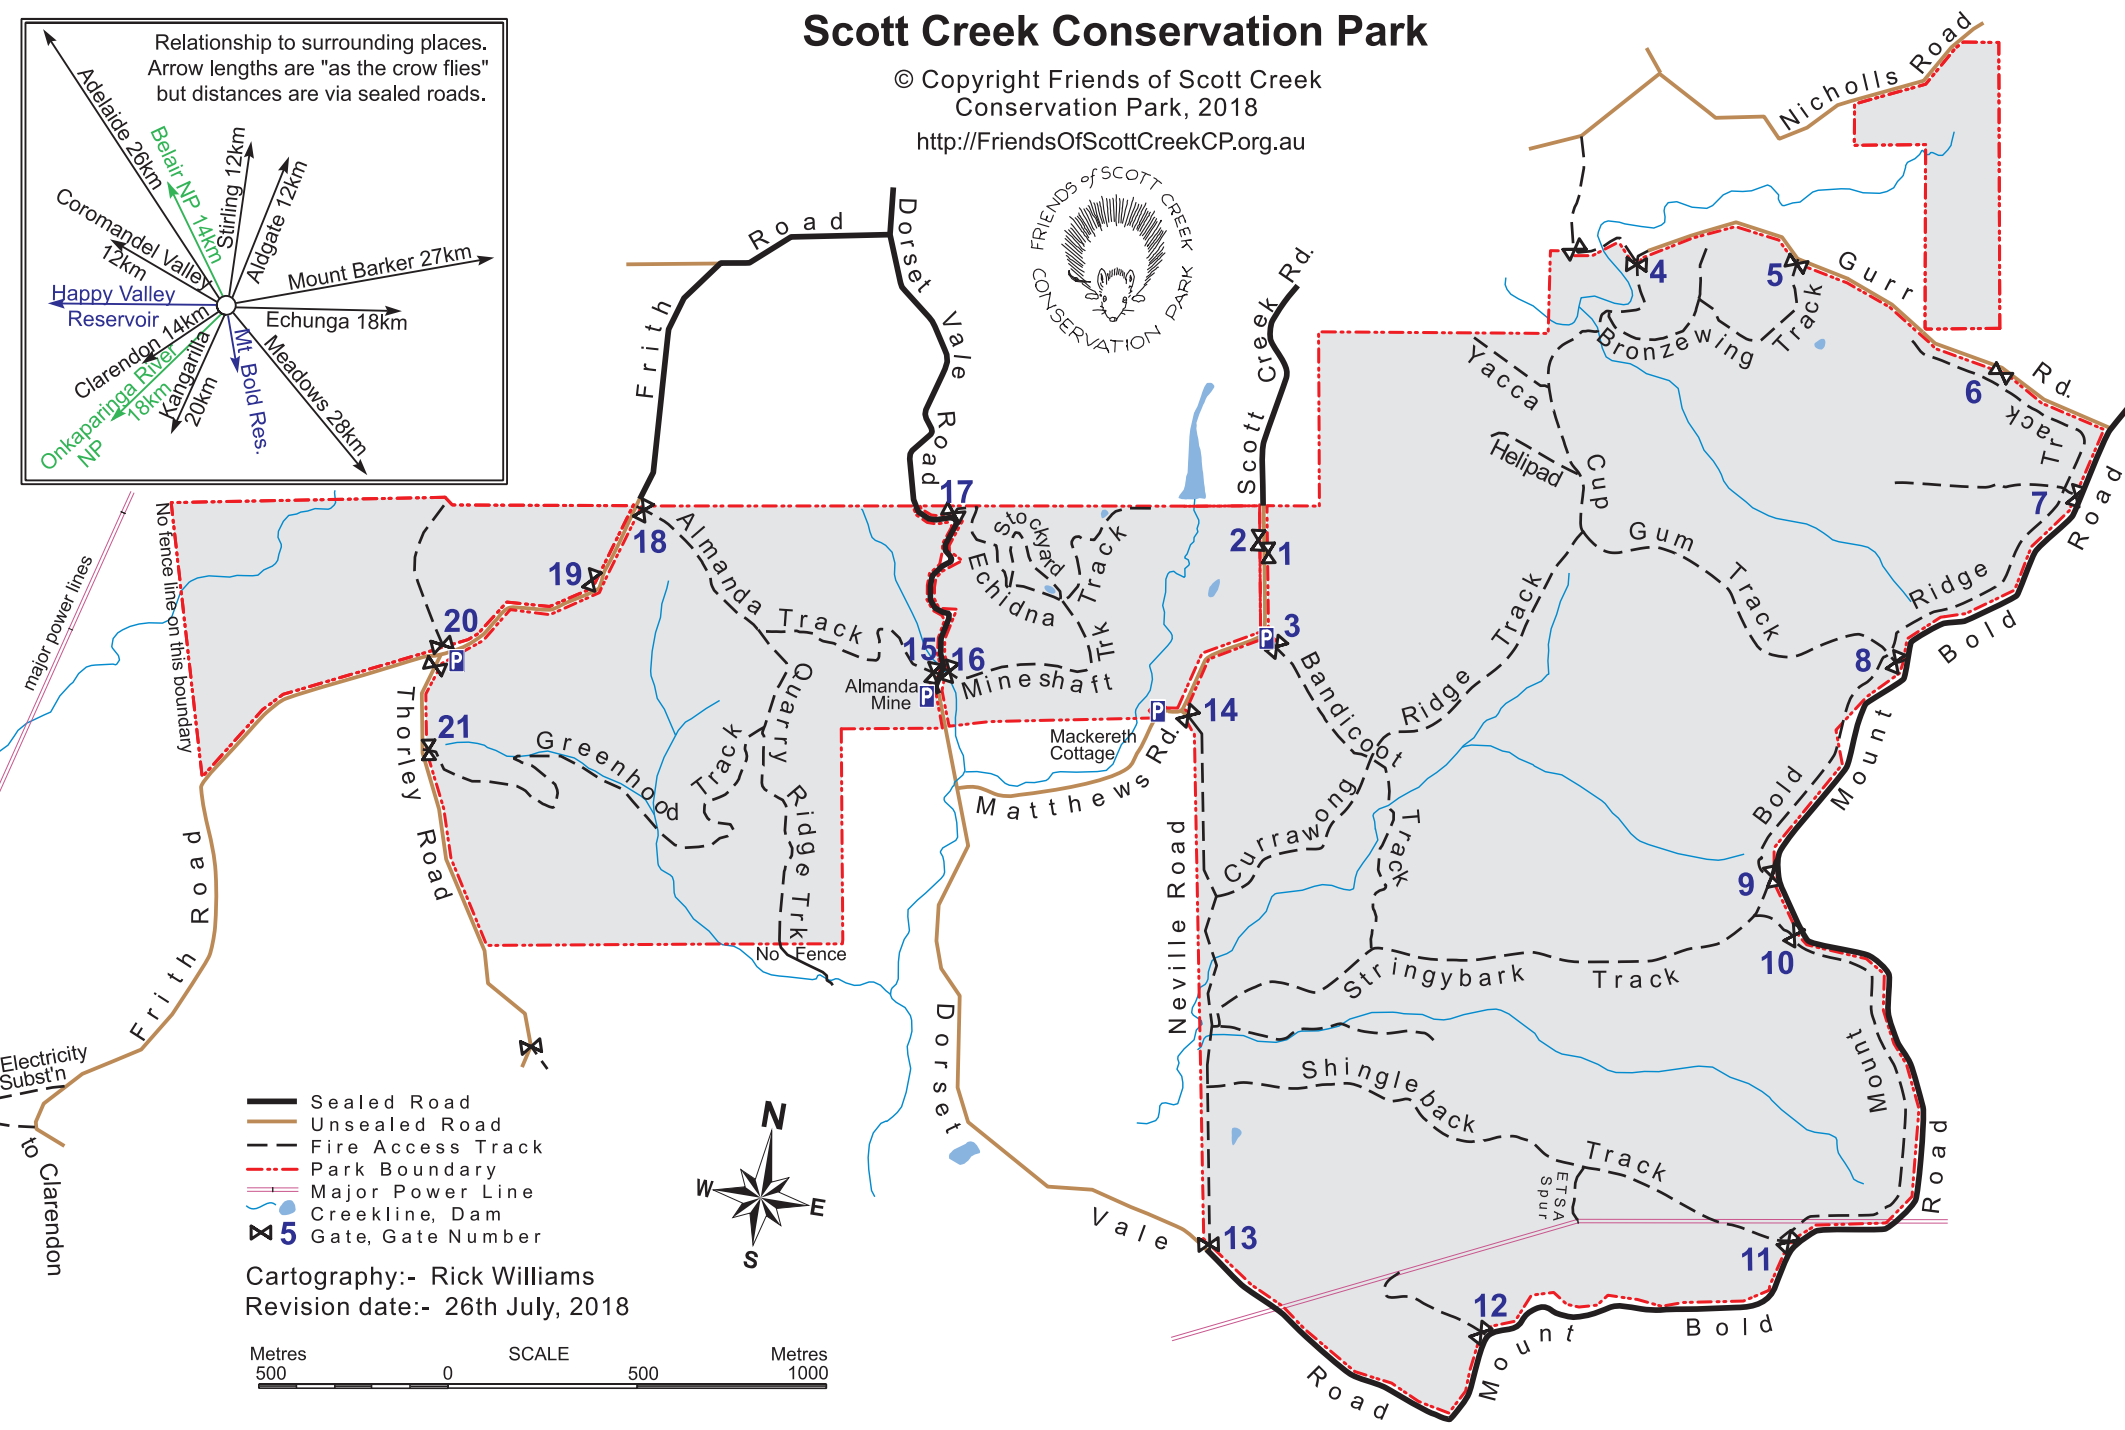

Scott Creek Conservation Park

© Copyright Friends of Scott Creek Conservation Park, 2018

<http://FriendsOfScottCreekCP.org.au>

Relationship to surrounding places. Arrow lengths are "as the crow flies" but distances are via sealed roads.

- Sealed Road
- Unsealed Road
- Fire Access Track
- Park Boundary
- Major Power Line
- Creekline, Dam
- Gate, Gate Number

Cartography:- Rick Williams
Revision date:- 26th July, 2018