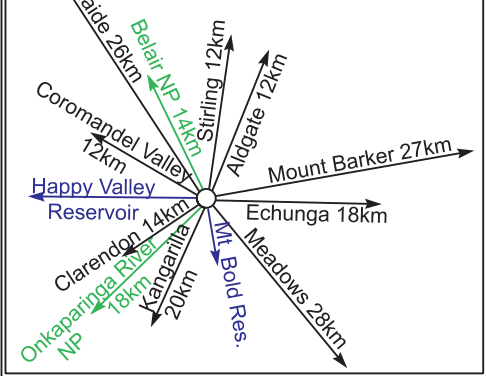

Scott Creek Conservation Park

© Copyright Friends of Scott Creek Conservation Park, 2018

<http://FriendsOfScottCreekCP.org.au>

Relationship to surrounding places. Arrow lengths are "as the crow flies" but distances are via sealed roads.

- Sealed Road
- Unsealed Road
- Fire Access Track
- Park Boundary
- Major Power Line
- Creekline, Dam
- Gate, Gate Number

Cartography:- Rick Williams
Revision date:- 26th July, 2018